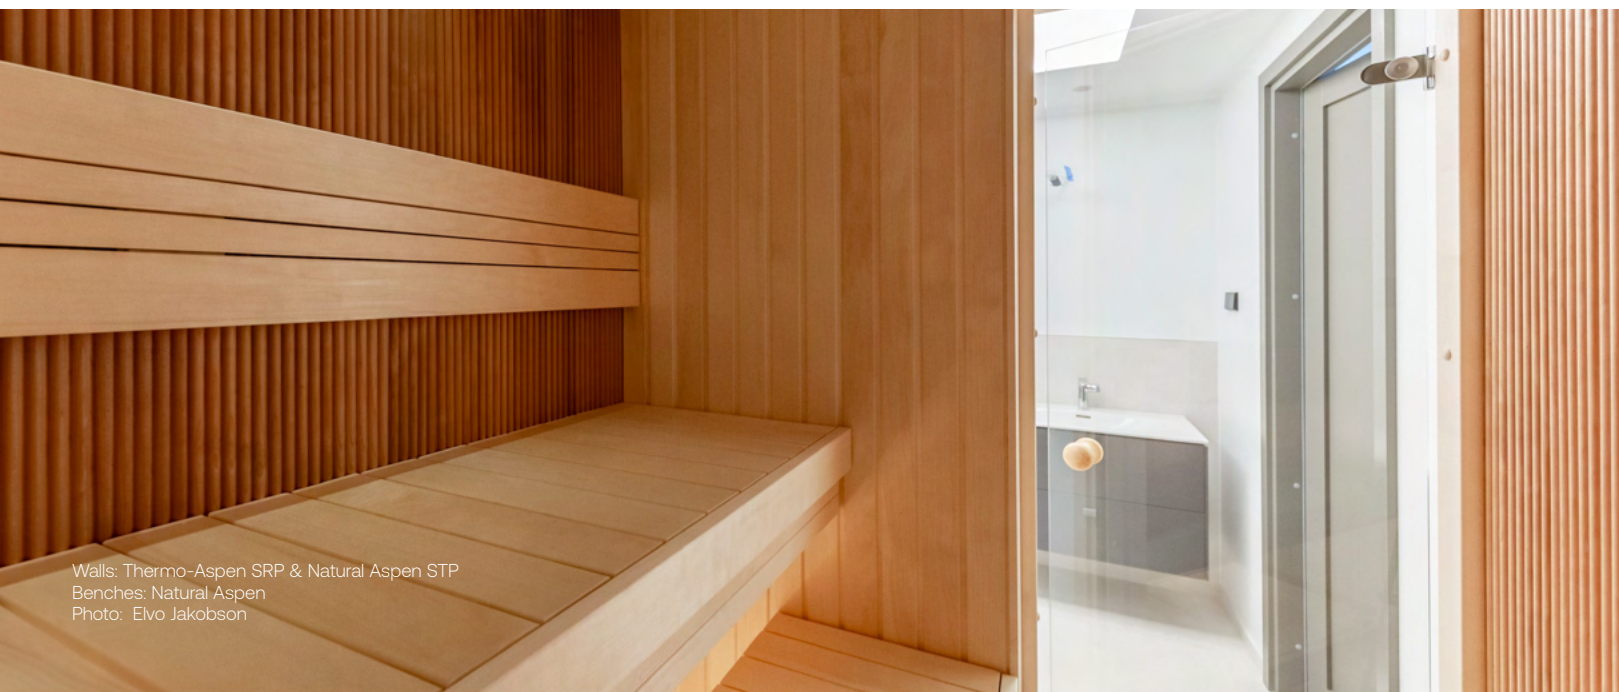

PRODUCT	SPECIES	USE	THICKNESS X WIDTH	HEIGHT	MODIFICATION STRENGTH	GLASS COLOR	HARDWARE	
	ASPEN PREMIUM DOOR	Aspen	Interior Sauna	3.6" x 27.2"	74.4" - 78.3"	Medium	Clear	Silver
	ASPEN BLACK PREMIUM DOOR	Aspen	Interior Sauna	3.6" x 27.2"	74.4" - 78.3"	Medium	Gray	Black
	2 X 6 ASPEN BLACK WINDOW	Aspen	Interior Sauna	3.6" x 19.3"	74.4"	Medium	Gray	Screw
	2 X 3 ASPEN BLACK WINDOW	Aspen	Interior Sauna	3.6" x 19.3"	35.0"	Medium	Gray	Screw

Walls: Thermo-Aspen SRP & Natural Aspen STP
Benches: Natural Aspen
Photo: Elvo Jakobson